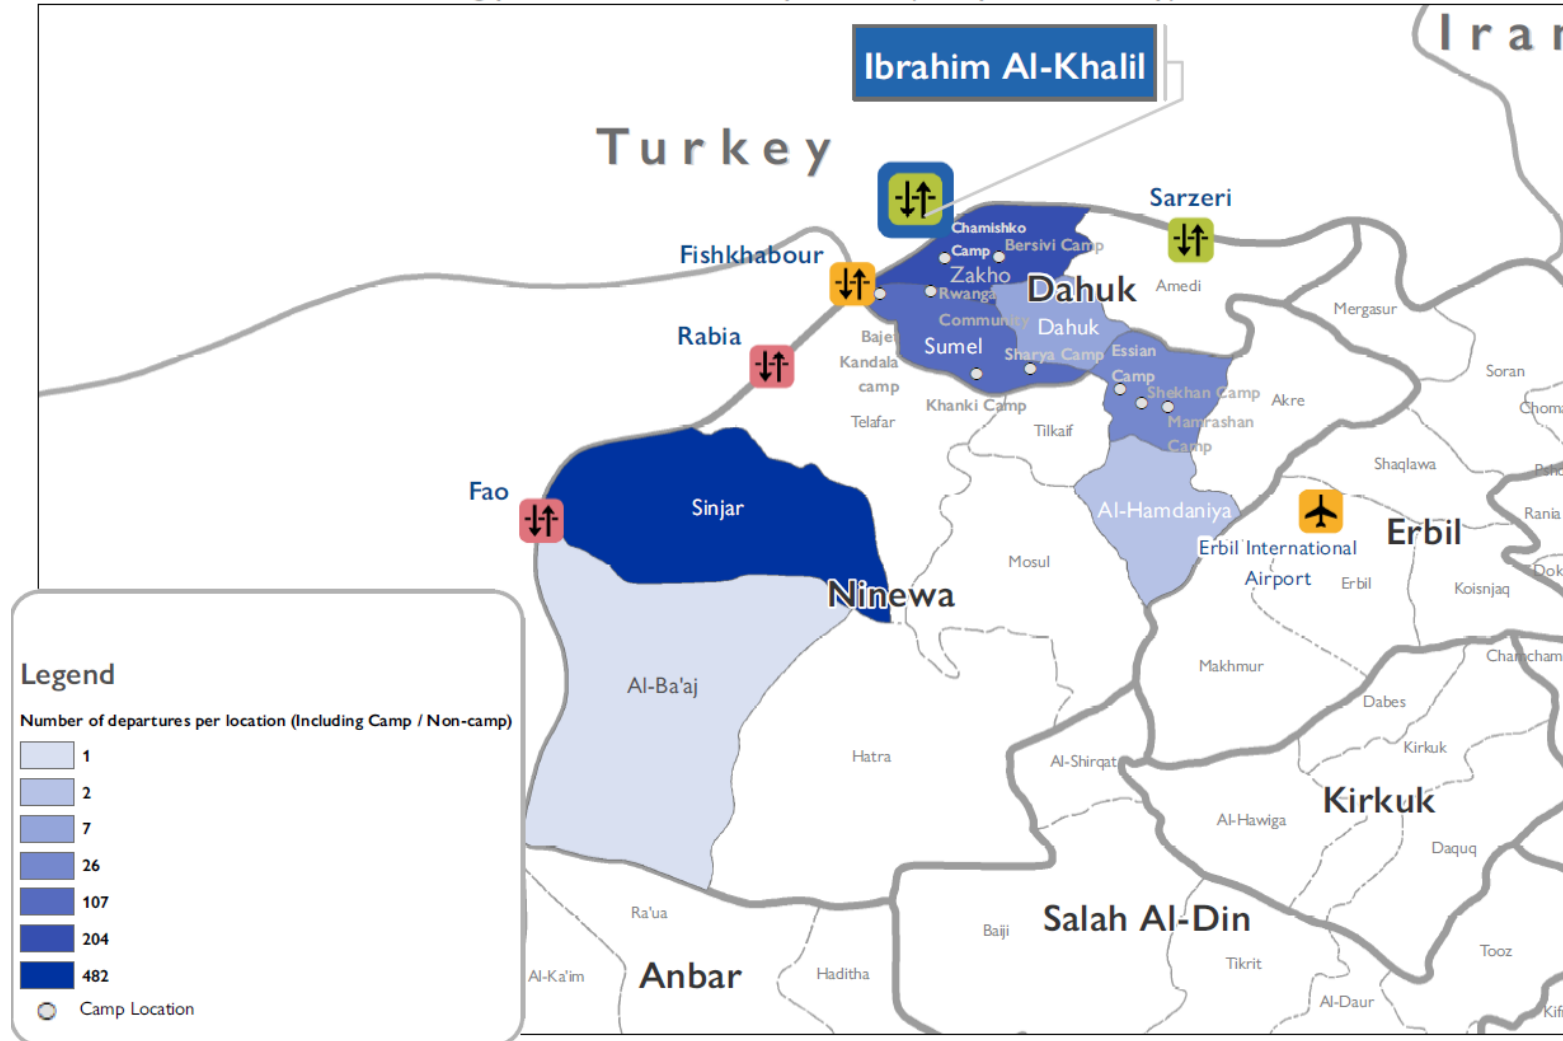

# Cross-Border Monitoring of Yazidi Departures (Aug – Sept 2022)

- 1,861 Yazidi individuals recorded crossing Ibrahim Al-Khalil from 24 August to 24 September 2022
- **Departure point:**
  - 70% leaving non-camp locations
  - 30% leaving from camps
- **Destinations:**
  - Greece (64%), Germany (20%), Netherlands (9%), Türkiye (6%)
- **New Developments:**
  - Additional visa requirements for Yazidis are expected to slow flows
  - Some returns reported, particularly among those originating from Sinjar
  - Deportations and voluntary returns due to difficulty and cost of journey

# Flows of Yazidi Individuals (Aug – Sept 2022)

Ibrahim Al-Khalil Border Crossing point - Number of departures (Camp / Non-Camp)

## Demographic information

- Sex
  - 60% male
  - 40% female
- Age
  - 69% aged 18 and over
  - 31% aged 17 and under
- Sex and age disaggregation
  - Larger share of female travellers are under 18 than male travellers
    - 37% female vs. 27% male
- Vulnerable groups
  - Pregnant people and people with disabilities observed (29)