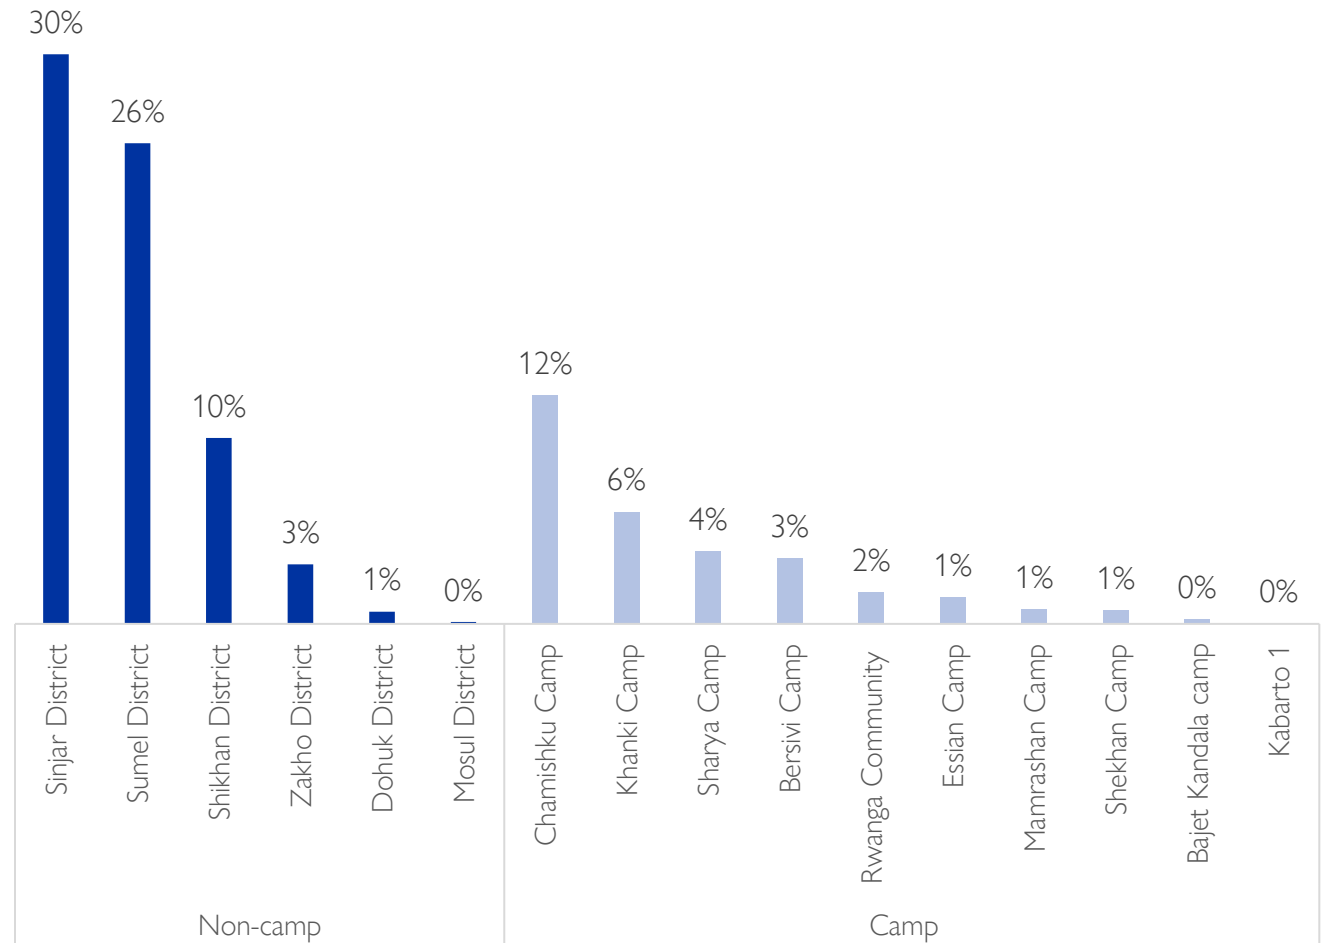

# Cross-Border Monitoring of Yazidi Departures (Aug – Sept 2022)

- 1,861 Yazidi individuals recorded crossing Ibrahim Al-Khalil from 24 August to 24 September 2022
- **Departure point:**
  - 70% leaving non-camp locations
  - 30% leaving from camps
- **Destinations:**
  - Greece (64%), Germany (20%), Netherlands (9%), Türkiye (6%)
- **New Developments:**
  - Additional visa requirements for Yazidis are expected to slow flows
  - Some returns reported, particularly among those originating from Sinjar
  - Deportations and voluntary returns due to difficulty and cost of journey