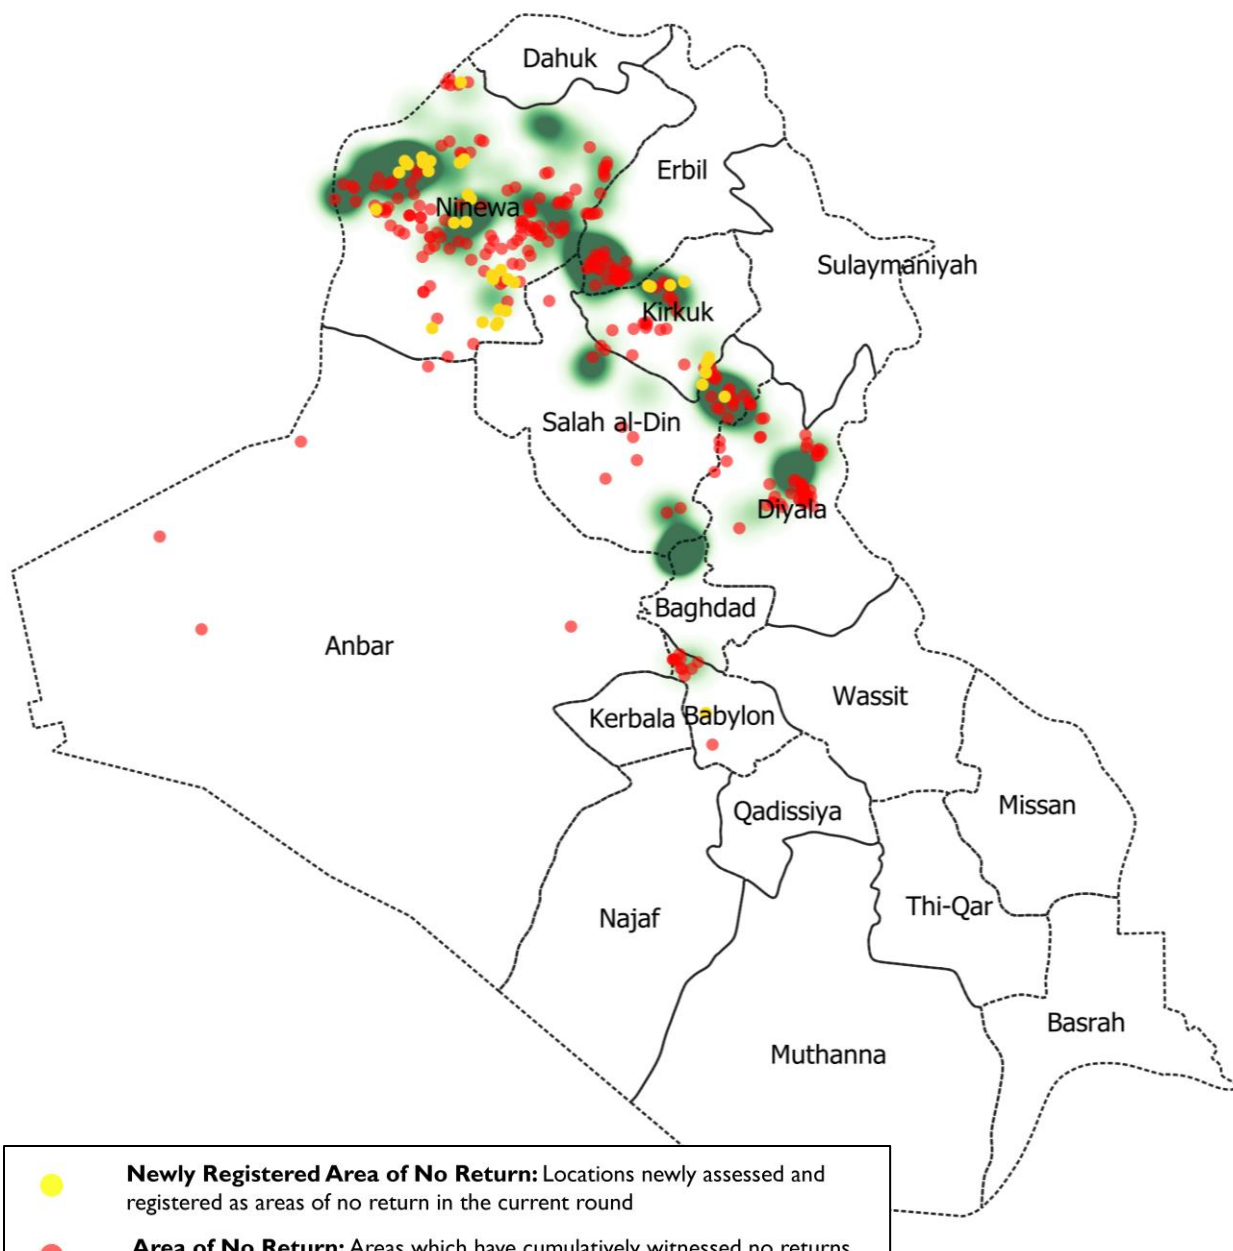

Areas of No Return - March 2023

- **Newly Registered Area of No Return:** Locations newly assessed and registered as areas of no return in the current round
- **Area of No Return:** Areas which have cumulatively witnessed no returns since first assessed
- **Area of Return:** Areas previously registered as an area of no return and have since been removed either in current or previous rounds of assessments
- Governorates boundaries**
- District boundaries**

Assessments of Areas of No Return began in August 2018, updated every two months. For each update:

1. New locations may be registered as no return as they become known to assessment teams.
2. Locations of no return may be removed from the list if they have witnessed returns since the last round.

Once a location is removed, they remain off the list.

Reported reasons for no return fall into two main categories

- a) Security reasons, including instability or inaccessibility
- b) Housing damage and lack of services and infrastructure

Summary of Areas of No Return			
Governorate	No. of Districts	No. of Sub-districts	No. of locations with no return
Ninewa	6	17	150
Diyala	5	7	52
Kirkuk	4	6	33
Erbil	1	3	32
Salah Al-Din	7	9	27
Babylon	1	2	12
Anbar	3	4	5
7	27	48	311